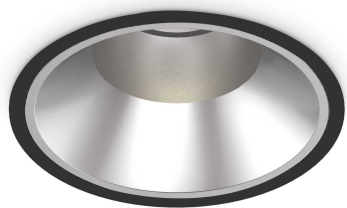

General info

Technical - Recessed lights

Indoor ceiling recessed projector with integrated LED sources, enhanced protection and direct light emission

Ean	8021696266602
Item	OFF FI 42W 4000K BK
Installation	Recessed (Ceiling)
Guarantee	5 years
Gross weight	2.08 kg
Volume	0.009396 m ³

Technical info

Net weight	1.85 kg
Insulation class	II
Protection index	IP20
Compliance	CE
Operating temperature	0° ~ +40 °C
Full load efficiency	X
Dimmer	NO, On-Off
Power output	220-240 V AC 50/60 Hz
Power supply	Separate, included Replaceable (by qualified operators only), electronic, tridonic
Recessed specifications	Ø 205 - h. ≥ 180 , 1-25
Front protection index	IP54
Accessories not included	Dimmable driver, Black reflector

Source info

Integrated source	Integrated LED module
Replaceable source	Replaceable (by qualified operators only)
Power	42 W
Emission	Direct
Max consumption	max 42 W
Features LED	LED COB CITIZEN
CCT LED	4000 K
Duration LED (t. 25°C)	50000 h
CRI	> 90
SDCM	3
Light beam	60°
UGR Maximum	< 19
Light beam flux	4500 lm
Useful light flux	3520 lm
Standby power	< 0.50 W