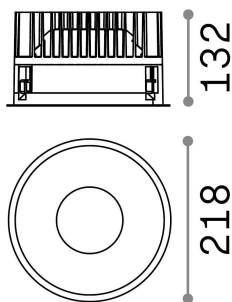

General info

Technical - Recessed lights

Indoor ceiling recessed projector with integrated LED sources, enhanced protection and direct light emission

Ean	8021696266602
Item	OFF FI 42W 4000K BK
Installation	Recessed (Ceiling)
Guarantee	5 years
Gross weight	2.08 kg
Volume	0.009396 m ³

Technical info

Net weight	1.85 kg
Insulation class	II
Protection index	IP20
Compliance	CE
Operating temperature	0° ~ +40 °C
Full load efficiency	X
Dimmer	NO, On-Off
Power output	220-240 V AC 50/60 Hz
Power supply	Separate, included Replaceable (by qualified operators only), electronic, tridonic
Recessed specifications	Ø 205 - h. ≥ 180 , 1-25
Front protection index	IP54
Accessories not included	Dimmable driver, Black reflector

Source info

Integrated source	Integrated LED module
Replaceable source	Replaceable (by qualified operators only)
Power	42 W
Emission	Direct
Max consumption	max 42 W
Features LED	LED COB CITIZEN
CCT LED	4000 K
Duration LED (t. 25°C)	50000 h
CRI	> 90
SDCM	3
Light beam	60°
UGR Maximum	< 19
Light beam flux	4500 lm
Useful light flux	3520 lm
Standby power	< 0.50 W